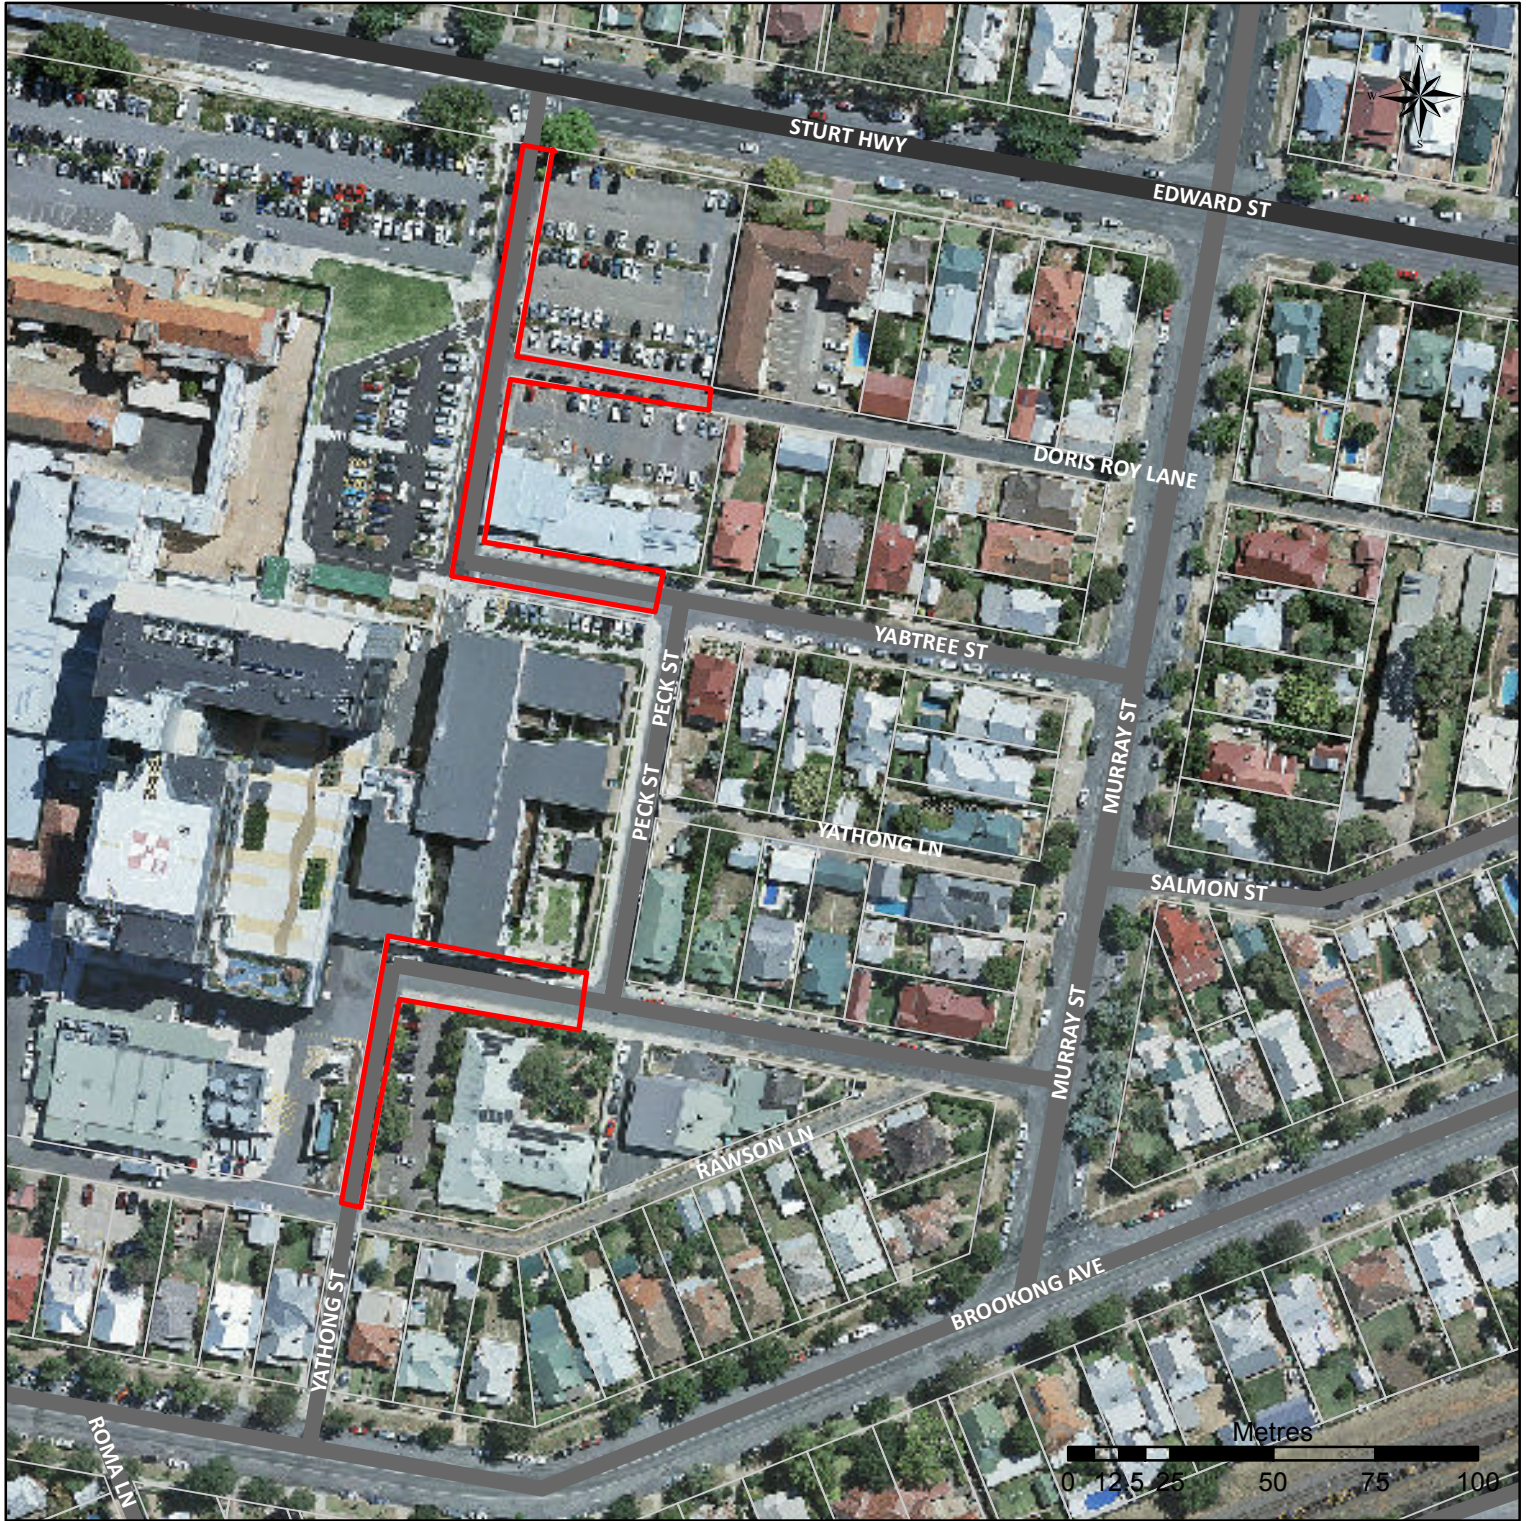

Location Map - Wagga Wagga Base Hospital - Road Closures

Proposed road closures of Lewis Drive, Doris Roy Lane, Yabtree Street & Yathong Street

Map Date: 17 January 2020

The City of Wagga Wagga does not warrant the accuracy or completeness of information in this product. Any person using or relying upon this product does so on the basis that the City of Wagga Wagga does not accept responsibility or liability for any errors, faults, defects or omissions in this product.