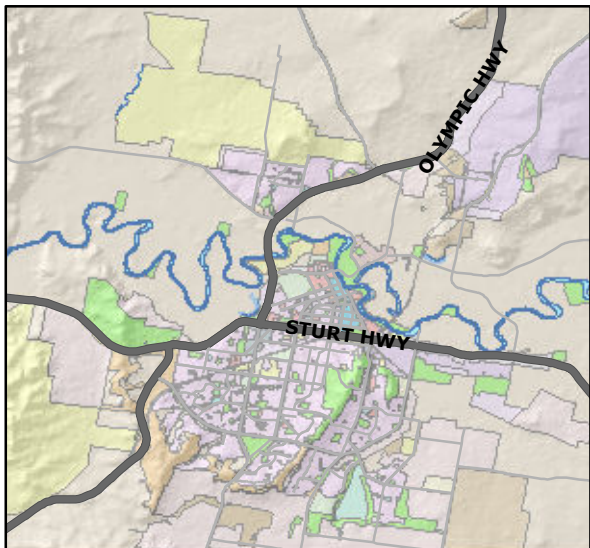

Location Map - Mona Vale Bridge Replacement

Proposed Licence Area for Construction

Map Date: February 2020

The City of Wagga Wagga does not warrant the accuracy or completeness of information in this product. Any person using or relying upon this product does so on the basis that the City of Wagga Wagga does not accept responsibility or liability for any errors, faults, defects or omissions in this product.