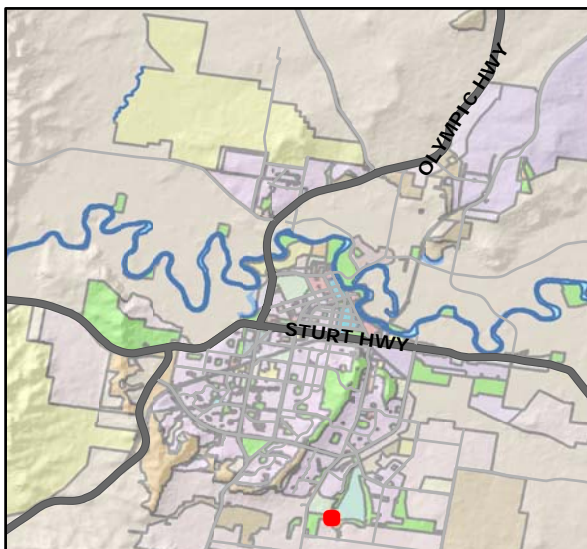

Location Map - Nelson Drive, Lake Albert

Part Lot 1, DP 1260459
Nelson Drive, Lake Albert
Managed by Wagga Wagga City Council
Crown Reserve 80693

Proposed Licence Area

Map Date: 7 June 2021

The City of Wagga Wagga does not warrant the accuracy or completeness of information in this product. Any person using or relying upon this product does so on the basis that the City of Wagga Wagga does not accept responsibility or liability for any errors, faults, defects or omissions in this product.