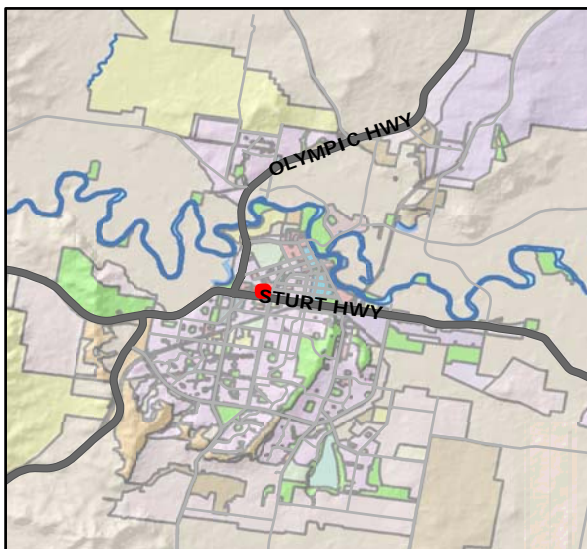

# Location Map - 6 Kent Crescent, Wagga Wagga

**Existing Licenced Area**  
6 Kent Crescent, Wagga Wagga  
Part Lot 101 DP 1263792

**Proposed Additional Licenced Area**  
Approximately 480m<sup>2</sup>

**Existing Sewer Line**

**Map Date: 7 July 2021**

The City of Wagga Wagga does not warrant the accuracy or completeness of information in this product. Any person using or relying upon this product does so on the basis that the City of Wagga Wagga does not accept responsibility or liability for any errors, faults, defects or omissions in this product.